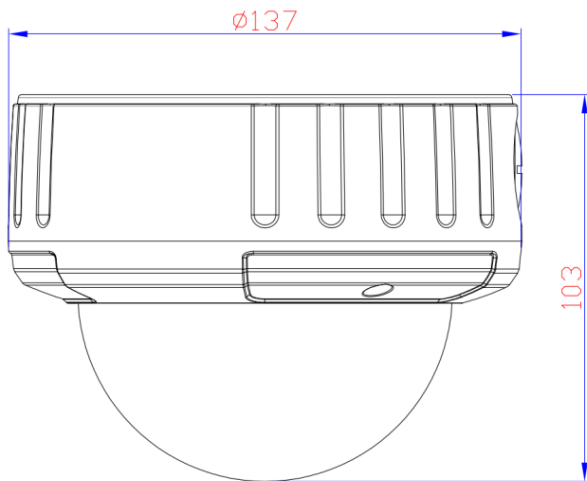

JF-IPC-BA2321-IR3-VF (AF)

1080P Low Illumination Network Dome Camera

Dimensions

Accessories (optional)

Bracket	Junction Box
PA-BR-W1	PA-BO-C1

JF TECH Co.,Ltd.

Headquarters(Hangzhou):

Building 9, Yinhu Innovation Center, Hangzhou, China

Business Center(Shenzhen):

A 7th Floor, Block Sakata 5 Avenue and Chong Hing Times Tower Shenzhen

All Rights Reserved • Specifications subject to change without notice.

Website:<http://www.jftech.com>

Tel:+86-0571-23271188

Tel:+86-0755-32898088